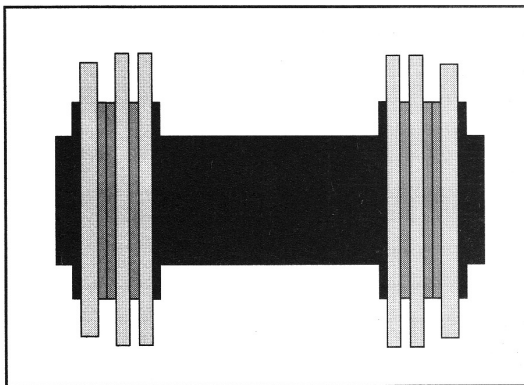

Polyurethane Guide / Sealing / Spacer Discs for Bidirectional Pigs

Replacement Parts for Steel Mandrel Pipeline Pigs
by Girard Industries & other manufacturers

- Made of liquid cast polyurethane.
- Outstanding cut and abrasion resistance.
- Center hole and bolt circle can be modified to fit ALL pig bodies.
- High tear strength.
- Disc OD can be sized to fit any pipeline ID.
- Custom disc thickness available.

Sizes 4" - 14" OD

Size	Type	A	B	C	Approx. Weight
		OD	Thickness	Center Hole	
4"	Guide Disc	4.0"	3/8"	9/16"	0.2 lbs
	Sealing Disc	4 3/8"	1/4"	9/16"	0.2 lbs
	Spacer Disc	2.0"	1/4"	9/16"	0.1 lbs
6"	Guide Disc	6.0"	5/8"	1 1/16"	0.8 lbs
	Sealing Disc	6 5/8"	3/8"	1 1/16"	0.6 lbs
	Spacer Disc	3.0"	1/2"	1 1/16"	0.2 lbs

Sizes 16" - 48" OD

Size	Type	A	B	C	D	E	Approx. Weight
		OD	Thickness	Center Hole	Bolt Circle	Bolt #-size	
16"	Guide Disc	15 1/4"	1 1/8"	8 7/8"	11.0"	8 - 9/16"	5.9 lbs.
	Sealing Disc	16.0"	3/4"	8 7/8"	11.0"	8 - 9/16"	4.5 lbs.
	Spacer Disc	13.0"	3/4"	8 7/8"	11.0"	8 - 9/16"	2.3 lbs.
16cc	Guide Disc	15 1/4"	1 1/8"	6 7/8"	8 1/2"	8 - 9/16"	7.3 lbs.
	Sealing Disc	16.0"	3/4"	6 7/8"	8 1/2"	8 - 9/16"	5.5 lbs.
	Spacer Disc	10 3/4"	3/4"	6 7/8"	8 1/2"	8 - 9/16"	2.4 lbs.
16ccs	Guide Disc	15 1/4"	1 1/8"	4 3/4"	8 1/2"	8 - 9/16"	8.2 lbs.