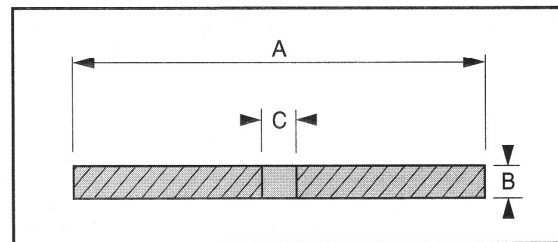

Polyurethane Guide / Sealing / Spacer Discs for Bidirectional Pigs

Replacement Parts for Steel Mandrel Pipeline Pigs
by Girard Industries & other manufacturers

- Made of liquid cast polyurethane.
- Outstanding cut and abrasion resistance.
- Center hole and bolt circle can be modified to fit ALL pig bodies.
- High tear strength.
- Disc OD can be sized to fit any pipeline ID.
- Custom disc thickness available.

Sizes 4" - 14" OD

Size	Type	A	B	C	Approx. Weight
		OD	Thickness	Center Hole	
4"	Guide Disc	4.0"	3/8"	9/16"	0.2 lbs
	Sealing Disc	4 3/8"	1/4"	9/16"	0.2 lbs
	Spacer Disc	2.0"	1/4"	9/16"	0.1 lbs
6"	Guide Disc	6.0"	5/8"	1 1/16"	0.8 lbs
	Sealing Disc	6 5/8"	3/8"	1 1/16"	0.6 lbs
	Spacer Disc	3.0"	1/2"	1 1/16"	0.2 lbs

8"	Guide Disc	8.0"	5/8"	1 1/16"	1.4 lbs
	Sealing Disc	8 5/8"	1/2"	1 1/16"	1.3 lbs
	Spacer Disc	4.0"	1/2"	1 1/16"	0.3 lbs
10"	Guide Disc	10.0"	3/4"	1 1/16"	2.6 lbs

	Sealing Disc	10 3/4"	5/8"	1 1/16"	2.5 lbs
	Spacer Disc	6.0"	5/8"	1 1/16"	0.8 lbs
12"	Guide Disc	12.0"	1.0"	1 1/16"	5.0 lbs
	Sealing Disc	12 3/4"	5/8"	1 1/16"	3.5 lbs
	Spacer Disc	7.0"	5/8"	1 1/16"	1.4 lbs
14"	Guide Disc	13 1/4"	1.0"	1 1/16"	6.0 lbs
	Sealing Disc	14.0"	5/8"	1 1/16"	4.2 lbs
	Spacer Disc	10.0"	5/8"	1 1/16"	2.2 lbs

Sizes 16" - 48" OD

Size	Type	A	B	C	D	E	Approx. Weight
		OD	Thickness	Center Hole	Bolt Circle	Bolt #-size	
16"	Guide Disc	15 1/4"	1 1/8"	8 7/8"	11.0"	8 - 9/16"	5.9 lbs.
	Sealing Disc	16.0"	3/4"	8 7/8"	11.0"	8 - 9/16"	4.5 lbs.
	Spacer Disc	13.0"	3/4"	8 7/8"	11.0"	8 - 9/16"	2.3 lbs.
16cc	Guide Disc	15 1/4"	1 1/8"	6 7/8"	8 1/2"	8 - 9/16"	7.3 lbs.
	Sealing Disc	16.0"	3/4"	6 7/8"	8 1/2"	8 - 9/16"	5.5 lbs.
	Spacer Disc	10 3/4"	3/4"	6 7/8"	8 1/2"	8 - 9/16"	2.4 lbs.
16ccs	Guide Disc	15 1/4"	1 1/8"	4 3/4"	8 1/2"	8 - 9/16"	8.2 lbs.