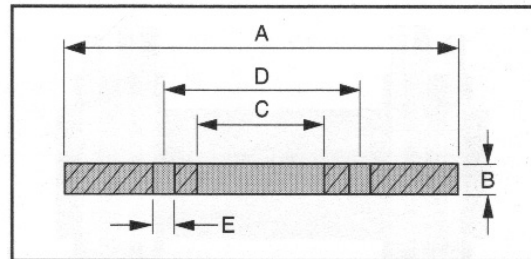

Polyurethane Guide / Sealing / Spacer Discs for Bidirectional Pigs

Replacement Parts for Steel Mandrel Pipeline Pigs
by Girard Industries & other manufacturers

- Made of liquid cast polyurethane.
- Outstanding cut and abrasion resistance.
- Center hole and bolt circle can be modified to fit ALL pig bodies.
- High tear strength.
- Disc OD can be sized to fit any pipeline ID.
- Custom disc thickness available.

Sizes 4" - 14" OD

Size	Type	A	B	C	Approx. Weight
		OD	Thickness	Center Hole	
4"	Guide Disc	4.0"	3/8"	9/16"	0.2 lbs
	Sealing Disc	4 3/8"	1/4"	9/16"	0.2 lbs
	Spacer Disc	2.0"	1/4"	9/16"	0.1 lbs
6"	Guide Disc	6.0"	5/8"	1 1/16"	0.8 lbs
	Sealing Disc	6 5/8"	3/8"	1 1/16"	0.6 lbs
	Spacer Disc	3.0"	1/2"	1 1/16"	0.2 lbs

8"	Guide Disc	8.0"	5/8"	1 1/16"	1.4 lbs
	Sealing Disc	8 5/8"	1/2"	1 1/16"	1.3 lbs
	Spacer Disc	4.0"	1/2"	1 1/16"	0.3 lbs
10"	Guide Disc	10.0"	3/4"	1 1/16"	2.6 lbs

	Sealing Disc	10 3/4"	5/8"	1 1/16"	2.5 lbs
	Spacer Disc	6.0"	5/8"	1 1/16"	0.8 lbs
12"	Guide Disc	12.0"	1.0"	1 1/16"	5.0 lbs
	Sealing Disc	12 3/4"	5/8"	1 1/16"	3.5 lbs
	Spacer Disc	7.0"	5/8"	1 1/16"	1.4 lbs
14"	Guide Disc	13 1/4"	1.0"	1 1/16"	6.0 lbs
	Sealing Disc	14.0"	5/8"	1 1/16"	4.2 lbs
	Spacer Disc	10.0"	5/8"	1 1/16"	2.2 lbs

Sizes 16" - 48" OD

Size	Type	A	B	C	D	E	Approx. Weight
		OD	Thickness	Center Hole	Bolt Circle	Bolt #-size	
16"	Guide Disc	15 1/4"	1 1/8"	8 7/8"	11.0"	8 - 9/16"	5.9 lbs.
	Sealing Disc	16.0"	3/4"	8 7/8"	11.0"	8 - 9/16"	4.5 lbs.
	Spacer Disc	13.0"	3/4"	8 7/8"	11.0"	8 - 9/16"	2.3 lbs.
16cc	Guide Disc	15 1/4"	1 1/8"	6 7/8"	8 1/2"	8 - 9/16"	7.3 lbs.
	Sealing Disc	16.0"	3/4"	6 7/8"	8 1/2"	8 - 9/16"	5.5 lbs.
	Spacer Disc	10 3/4"	3/4"	6 7/8"	8 1/2"	8 - 9/16"	2.4 lbs.
16ccs	Guide Disc	15 1/4"	1 1/8"	4 3/4"	8 1/2"	8 - 9/16"	8.2 lbs.