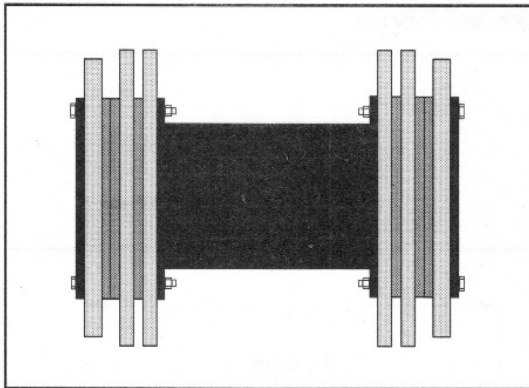

Polyurethane Guide / Sealing / Spacer Discs for Bidirectional Pigs

Replacement Parts for Steel Mandrel Pipeline Pigs
by Girard Industries & other manufacturers

- Made of liquid cast polyurethane.
- Outstanding cut and abrasion resistance.
- Center hole and bolt circle can be modified to fit ALL pig bodies.
- High tear strength.
- Disc OD can be sized to fit any pipeline ID.
- Custom disc thickness available.

Sizes 4" - 14" OD

Size	Type	A	B	C	Approx. Weight
		OD	Thickness	Center Hole	
4"	Guide Disc	4.0"	3/8"	9/16"	0.2 lbs
	Sealing Disc	4 3/8"	1/4"	9/16"	0.2 lbs
	Spacer Disc	2.0"	1/4"	9/16"	0.1 lbs
6"	Guide Disc	6.0"	5/8"	1 1/16"	0.8 lbs
	Sealing Disc	6 5/8"	3/8"	1 1/16"	0.6 lbs
	Spacer Disc	3.0"	1/2"	1 1/16"	0.2 lbs

8"	Guide Disc	8.0"	5/8"	1 1/16"	1.4 lbs
	Sealing Disc	8 5/8"	1/2"	1 1/16"	1.3 lbs
	Spacer Disc	4.0"	1/2"	1 1/16"	0.3 lbs
10"	Guide Disc	10.0"	3/4"	1 1/16"	2.6 lbs

	Sealing Disc	10 3/4"	5/8"	1 1/16"	2.5 lbs
	Spacer Disc	6.0"	5/8"	1 1/16"	0.8 lbs
12"	Guide Disc	12.0"	1.0"	1 1/16"	5.0 lbs
	Sealing Disc	12 3/4"	5/8"	1 1/16"	3.5 lbs
	Spacer Disc	7.0"	5/8"	1 1/16"	1.4 lbs
14"	Guide Disc	13 1/4"	1.0"	1 1/16"	6.0 lbs
	Sealing Disc	14.0"	5/8"	1 1/16"	4.2 lbs
	Spacer Disc	10.0"	5/8"	1 1/16"	2.2 lbs

Sizes 16" - 48" OD

Size	Type	A	B	C	D	E	Approx. Weight
		OD	Thickness	Center Hole	Bolt Circle	Bolt #-size	
16"	Guide Disc	15 1/4"	1 1/8"	8 7/8"	11.0"	8 - 9/16"	5.9 lbs.
	Sealing Disc	16.0"	3/4"	8 7/8"	11.0"	8 - 9/16"	4.5 lbs.
	Spacer Disc	13.0"	3/4"	8 7/8"	11.0"	8 - 9/16"	2.3 lbs.
16cc	Guide Disc	15 1/4"	1 1/8"	6 7/8"	8 1/2"	8 - 9/16"	7.3 lbs.
	Sealing Disc	16.0"	3/4"	6 7/8"	8 1/2"	8 - 9/16"	5.5 lbs.
	Spacer Disc	10 3/4"	3/4"	6 7/8"	8 1/2"	8 - 9/16"	2.4 lbs.
16ccs	Guide Disc	15 1/4"	1 1/8"	4 3/4"	8 1/2"	8 - 9/16"	8.2 lbs.